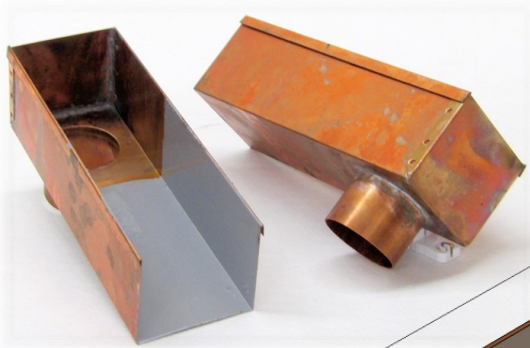

#WD-402
Box Scupper

PVC COATED BOX SCUPPER

Weatherdek PVC Coated Box scuppers are designed to provide properly detailed through wall drainage for 'trap deck' applications. The weldable PVC coating ensures a permanent waterproof seal between Weatherdek membrane and scupper body.

NOTES:

- Copper scupper body and outlet
- PVC coated mouth for weldable membrane connection
- Folded safety edge top

DIMENSIONS:

- Length: 12" (300mm)
- Width: 4" (100 mm)
- Height: 3 1/2" (88mm)

For further information regarding Weatherdek products please contact:
ADS Weatherdek Canada Ltd. at: www.weatherdek.com or 1-800-667-2596