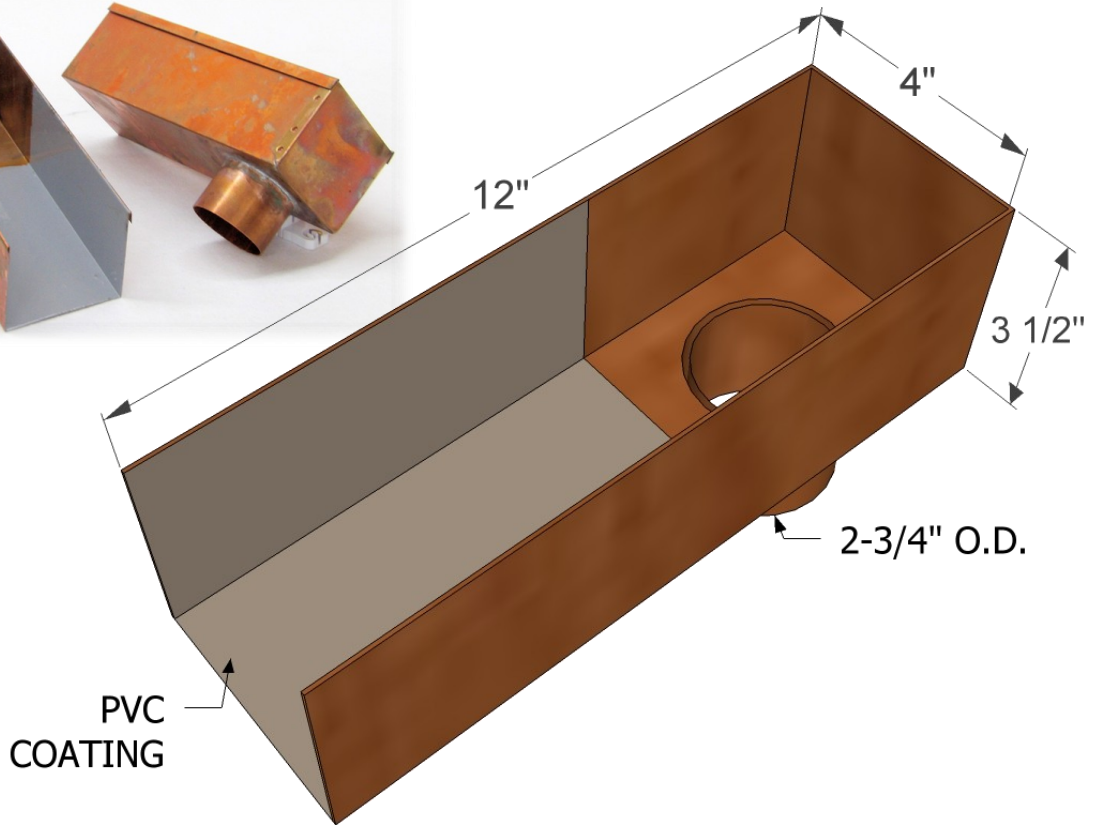

#WD-402
Box Scupper

PVC COATED BOX SCUPPER

Weatherdek PVC Coated Box scuppers are designed to provide properly detailed through wall drainage for 'trap deck' applications. The weldable PVC coating ensures a permanent waterproof seal between Weatherdek membrane and scupper body.

NOTES:

- Copper scupper body and outlet
- PVC coated mouth for weldable membrane connection
- Folded safety edge top

DIMENSIONS:

- Length: 12" (300mm)
- Width: 4" (100 mm)
- Height: 3 1/2" (88mm)

For further information regarding Weatherdek products please contact:
ADS Weatherdek Canada Ltd. at: www.weatherdek.com or 1-800-667-2596