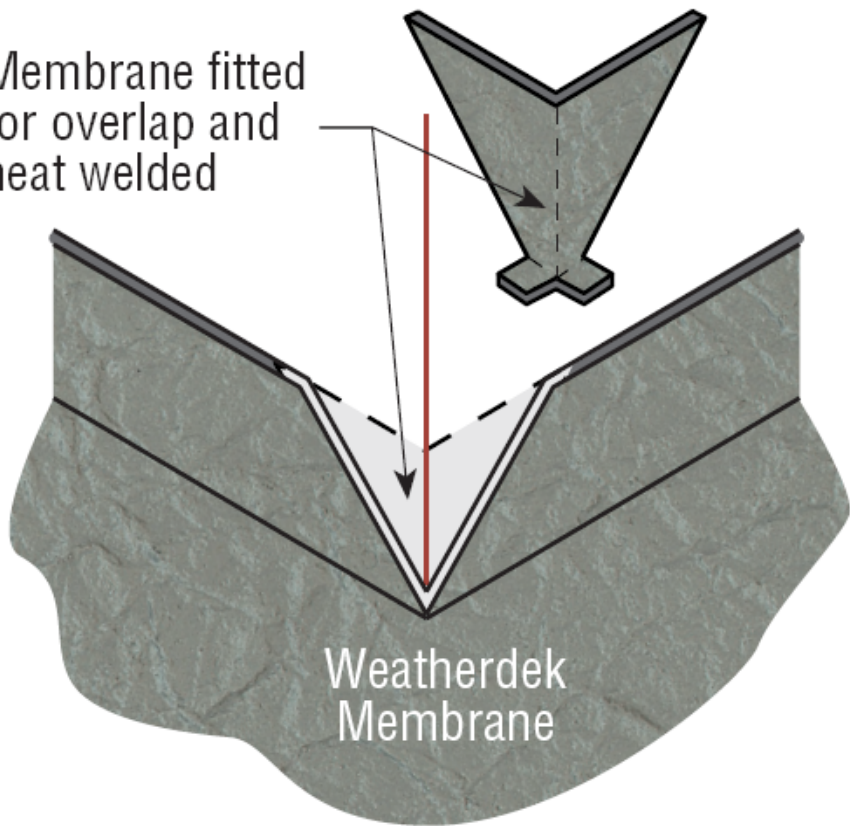

Membrane fitted  
for overlap and  
heat welded

Weatherdek  
Membrane

**OUTSIDE WALL CORNER**