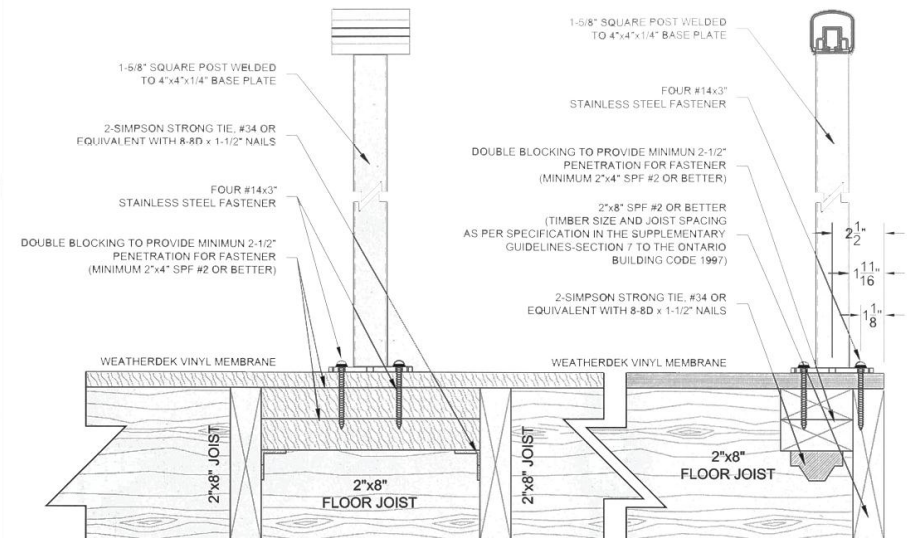

## WEATHERDEK DECK PREPARATION DETAILS:

### MOUNTING DETAIL ON 2" x 8" FLOOR JOIST SYSTEM