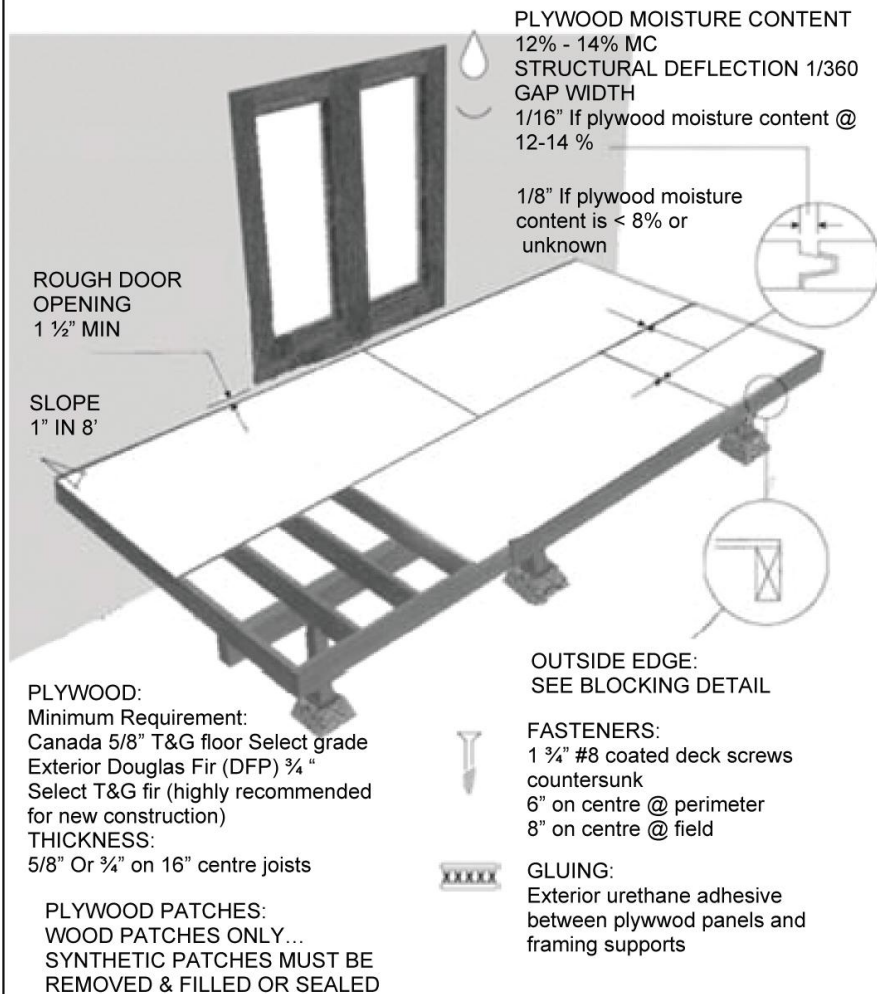

# Deck Preparation Details For Weatherdek And WeatherRail Installation

## WEATHERDEK DECK PREPARATION DETAILS:

### MOUNTING DETAIL ON 2" x 8" FLOOR JOIST SYSTEM